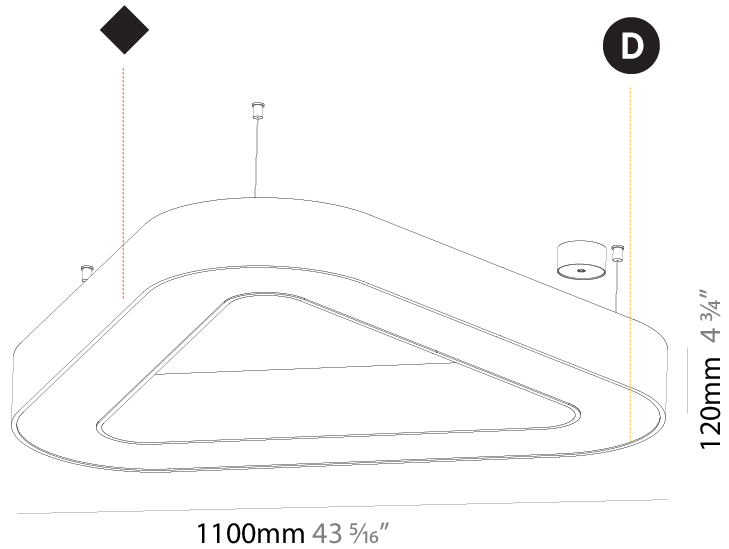

GENERAL

Series: Glorious
Subseries: Glorious Victory
Brand: Prolicht
Division: Architectural
Mounting Type: Suspension
Mounting Location: Ceiling
Subcategory: Ambient

PHYSICAL

Shape: Abstract
Length (mm): 1100
Length (in): 43 5/16
Width (mm): 1100
Width (in): 43 5/16
Height (mm): 120
Height (in): 4 3/4
Max. Overall Height (mm): 2120
Max. Overall Height (in): 83 7/16
Light Distribution: Direct / Indirect
Weight (kg): 10.819
Weight (lbs): 23.851
Diffuser: PMMA - Opal or Micro-Prism
Fixture Finish: SSR / BKV / CWI / CRY / HAB / LAG / UFT / ITA / RUA / RUR / MIC / FTG / MYG / TWT / LOD / PUS / FRO / FUP / KIA / POP / BLS / SPG / MEY / GOH / GUM / CHC / COM / ABZ / JAG / OBR / MOS / ROR
Fixture Material: Aluminum

ELECTRICAL

Lamp Type: LED (Zhaga Standard)
Input Wattage (W): 70
Total Output Wattage (W): 60 / 48 (3500K)
Dimming: Non-Dimming / Phase Dimming (120Vac only) / 0-10V Dimming
Driver Included: Yes
Driver Location: Integrated
Driver Type: Constant Current - 120 / 277Vac
Driver Class: Class 2
Input Voltage (V): 120 - 277
Constant Current (MA): 350 / 900/600 (3500K)

LED

Color Temperature (°K): 3000 / 3500 / 4000
Max. Delivered Lumen (lm): 4150 / 4302 / 4390 Direct / 3660 / 3783 / 3860 Indirect
CRI: >80 CRI
Efficiency (%): 70.9
Lamp Life (hrs): 50000

OPTICAL

RATINGS AND CERTIFICATIONS

Certified By: Certified for North American Standards
IP rating: IP20