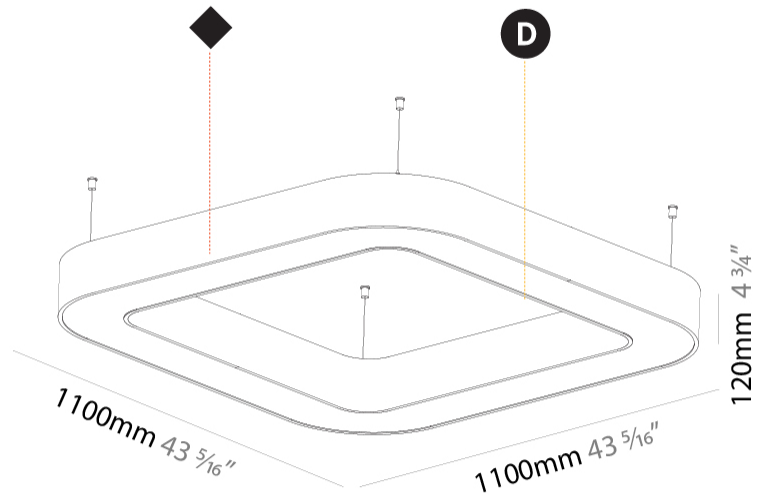

GENERAL

Series: Glorious
Subseries: Glorious Quantum
Brand: Prolicht
Division: Architectural
Mounting Type: Suspension
Mounting Location: Ceiling
Subcategory: Ambient

PHYSICAL

Shape: Square
Length (mm): 1100
Length (in): 43 5/16"
Width (mm): 1100
Width (in): 43 5/16"
Height (mm): 120
Height (in): 4 3/4"
Max. Overall Height (mm): 2120
Max. Overall Height (in): 83 7/16"
Light Distribution: Direct / Indirect
Weight (kg): 13.639
Weight (lbs): 30
Diffuser: PMMA - Opal or Micro-Prism
Fixture Finish: SSR / BKV / CWI / CRY / HAB / LAG / UFT / ITA / RUA / RUR / MIC / FTG / MYG / TWT / LOD / PUS / FRO / FUP / KIA / POP / BLS / SPG / MEY / GOH / GUM / CHC / COM / ABZ / JAG / OBR / MOS / ROR
Fixture Material: Aluminum

ELECTRICAL

Lamp Type: LED (Zhaga Standard)
Input Wattage (W): 100
Total Output Wattage (W): 80 / 64 (3500K)
Dimming: Non-Dimming / Phase Dimming (120Vac only) / 0-10V Dimming
Driver Included: Yes
Driver Location: Integrated
Driver Type: Constant Current - 120 / 277Vac
Driver Class: Class 2
Input Voltage (V): 120 - 277
Constant Current (MA): 350 / 1200/800 (3500K)

LED

Color Temperature (°K): 3000 / 3500 / 4000
Max. Delivered Lumen (lm): 5540 / 5733 / 5850 Direct / 4870 / 5047 / 5150 Indirect
CRI: >80 CRI
Efficiency (%): 70.9
Lamp Life (hrs): 50000

OPTICAL

RATINGS AND CERTIFICATIONS

Certified By: Certified for North American Standards
IP rating: IP20